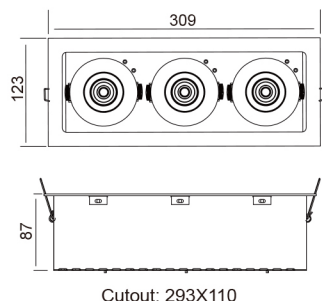

### DIMENSIONS

size in mm

Purchase Code	Luminaire Power [W]	Luminaire Lumen [lm]	Color Temperature [K]	Beam Angle [°]	CRI [Ra]
2203.024.035.3000.80	3x8	3x610	3000	35	>80

# Baltic Three Heads

2203.024.035.3000.80

**Packing Info**

6 pcs / ctn  
 G.W. 13.70kg  
 ctn size 375x375x410mm

35° 3000K CRI >80

AVERAGE BEAM ANGLE(50%):36.9 DEG

Flux out:218.3 lm

Note:The Curves indicate the illuminated area and the average illumination when the luminaire is at different distance.