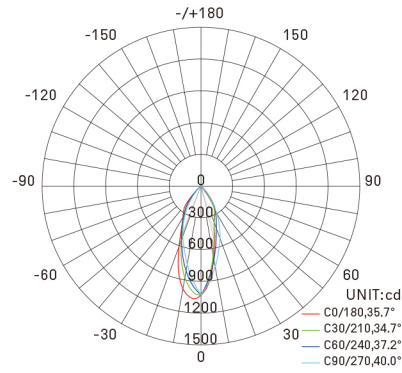

### DIMENSIONS

size in mm

Purchase Code	Luminaire Power [W]	Luminaire Lumen [lm]	Color Temperature [K]	Beam Angle [°]	CRI [Ra]
2203.024.035.3000.80	3x8	3x610	3000	35	>80

# Baltic Three Heads

2203.024.035.3000.80

**Packing Info**

6 pcs / ctn  
 G.W. 13.70kg  
 ctn size 375x375x410mm

35° 3000K CRI >80

AVERAGE BEAM ANGLE(50%):36.9 DEG

Flux out:218.3 lm

Note:The Curves indicate the illuminated area and the average illumination when the luminaire is at different distance.