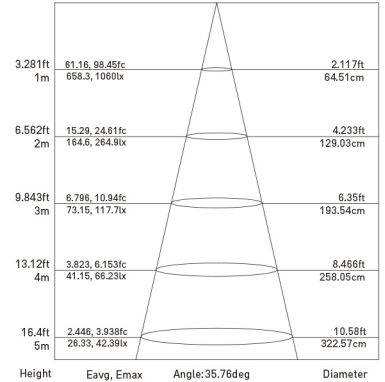

### DIMENSIONS

size in mm

Purchase Code	Luminaire Power [W]	Luminaire Lumen [lm]	Color Temperature [K]	Beam Angle [°]	CRI [Ra]
2203.024.035.3000.80	3x8	3x610	3000	35	>80

### ERP LABEL

Sample image

# Baltic Three Heads

2203.024.035.3000.80

**Packing Info**

6 pcs / ctn  
 G.W. 13.70kg  
 ctn size 375x375x410mm

35° 3000K CRI >80

AVERAGE BEAM ANGLE(50%):36.9 DEG

Flux out:218.3 lm

Note:The Curves indicate the illuminated area and the average illumination when the luminaire is at different distance.