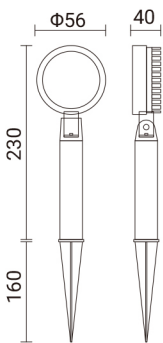

### GENERAL

Outdoor Lighting-garden light  
 pressed into the ground  
 IP65  
 AREEK  
 110-230 V 50/60Hz  
 Nichia LEDs  
 Die-casting aluminum

### DIMENSIONS

size in mm

Purchase Code	Luminaire Power [W]	Luminaire Lumen [lm]	Color Temperature [K]	Beam Angle [°]	CRI [Ra]
7103.004.050.3000.80	4	140	3000	50	>80