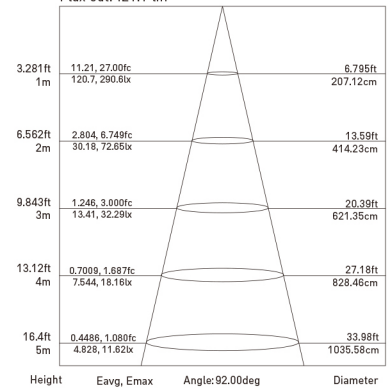

Cutout: $\Phi 100$

Purchase Code	Luminaire Power [W]	Luminaire Lumen [lm]	Color Temperature [K]	Beam Angle [°]	CRI [Ra]
2301.010.090.3000.80	10	610	3000	90	>80
2301.010.090.4000.80	10	660	4000	90	>80

ERP LABEL

Sample image

Tremo

2301.010.090.3000.80

Packing Info

24pcs / ctn
 G.W. 9.90kg
 ctn size 470x420x340 mm

90° 3000K CRI >80

AVERAGE BEAM ANGLE(50%):92.2 DEG

Flux out:421.1 lm

Note: The Curves indicate the illuminated area and the average illumination when the luminaire is at different distance.

2301.010.090.4000.80

Packing Info

24pcs / ctn
 G.W. 9.90kg
 ctn size 470x420x340 mm

90° 4000K CRI >80

AVERAGE BEAM ANGLE(50%):92.7 DEG

Flux out:451.8 lm

Note: The Curves indicate the illuminated area and the average illumination when the luminaire is at different distance.