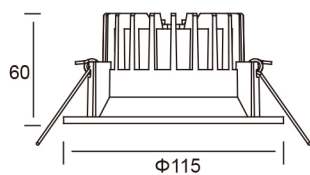

Tremo

Quickinfo

GENERAL

Indoor Lighting-Recessed Downlight
 Recessed
 IP20
 Tridonic
 220-240 V 50/60Hz
 EPISTAR SMD
 Die-casting aluminum

COLOUR

○ White ● Black

DIMENSIONS

size in mm

Sample image

Tremo

2301.010.090.3000.80

Packing Info

24pcs / ctn
 G.W. 9.90kg
 ctn size 470x420x340 mm

90° 3000K CRI >80

AVERAGE BEAM ANGLE(50%):92.2 DEG

Flux out:421.1 lm

Note: The Curves indicate the illuminated area and the average illumination when the luminaire is at different distance.

2301.010.090.4000.80

Packing Info

24pcs / ctn
 G.W. 9.90kg
 ctn size 470x420x340 mm