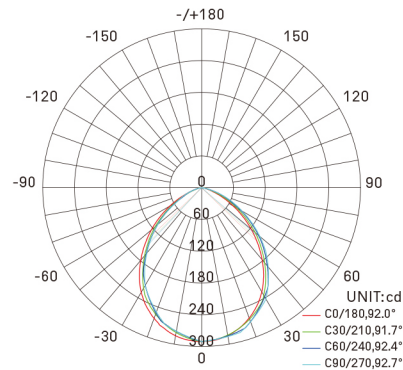

Cutout: $\Phi 100$

Purchase Code	Luminaire Power [W]	Luminaire Lumen [lm]	Color Temperature [K]	Beam Angle [°]	CRI [Ra]
2301.010.090.3000.80	10	610	3000	90	>80
2301.010.090.4000.80	10	660	4000	90	>80

ERP LABEL

Sample image

Tremo

2301.010.090.3000.80

Packing Info

24pcs / ctn
 G.W. 9.90kg
 ctn size 470x420x340 mm

90° 3000K CRI >80

AVERAGE BEAM ANGLE(50%):92.2 DEG

Flux out:421.1 lm

Note: The Curves indicate the illuminated area and the average illumination when the luminaire is at different distance.

2301.010.090.4000.80

Packing Info

24pcs / ctn
 G.W. 9.90kg
 ctn size 470x420x340 mm

90° 4000K CRI >80

AVERAGE BEAM ANGLE(50%):92.7 DEG

Flux out:451.8 lm

Note: The Curves indicate the illuminated area and the average illumination when the luminaire is at different distance.