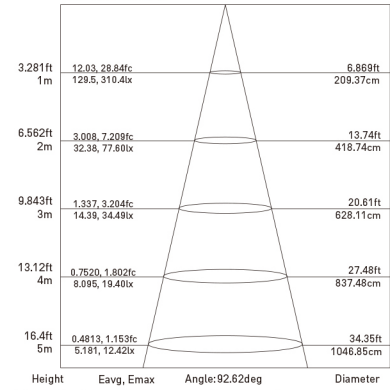

Sample image

Tremo

2301.010.090.3000.80

Packing Info

24pcs / ctn
 G.W. 9.90kg
 ctn size 470x420x340 mm

90° 3000K CRI >80

AVERAGE BEAM ANGLE(50%):92.2 DEG

Flux out:421.1 lm

Note: The Curves indicate the illuminated area and the average illumination when the luminaire is at different distance.

2301.010.090.4000.80

Packing Info

24pcs / ctn
 G.W. 9.90kg
 ctn size 470x420x340 mm

90° 4000K CRI >80

AVERAGE BEAM ANGLE(50%):92.7 DEG

Flux out:451.8 lm

Note: The Curves indicate the illuminated area and the average illumination when the luminaire is at different distance.