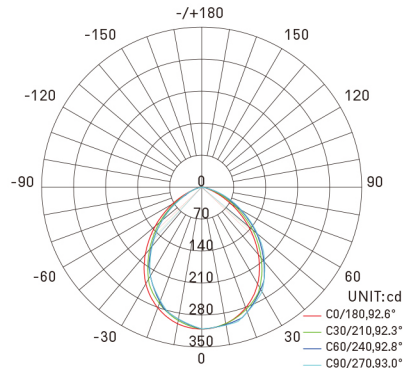

Cutout: $\Phi 100$

Purchase Code	Luminaire Power [W]	Luminaire Lumen [lm]	Color Temperature [K]	Beam Angle [°]	CRI [Ra]
2301.010.090.3000.80	10	610	3000	90	>80
2301.010.090.4000.80	10	660	4000	90	>80

ERP LABEL

Sample image

Tremo

2301.010.090.3000.80

Packing Info

24pcs / ctn
 G.W. 9.90kg
 ctn size 470x420x340 mm

90° 3000K CRI >80

AVERAGE BEAM ANGLE(50%):92.2 DEG

Flux out:421.1 lm

Note: The Curves indicate the illuminated area and the average illumination when the luminaire is at different distance.

2301.010.090.4000.80

Packing Info

24pcs / ctn
 G.W. 9.90kg
 ctn size 470x420x340 mm

90° 4000K CRI >80

AVERAGE BEAM ANGLE(50%):92.7 DEG

Flux out:451.8 lm

Note: The Curves indicate the illuminated area and the average illumination when the luminaire is at different distance.