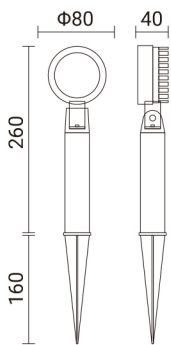

Sagitta M

Quickinfo

GENERAL

Outdoor Lighting-garden light
 pressed into the ground
 IP65
 AREEK
 110-230 V 50/60Hz
 Nichia LEDs
 Die-casting aluminum

COLOUR

○ White ● Black ● Grey

DIMENSIONS

size in mm

Purchase Code	Luminaire Power [W]	Luminaire Lumen [lm]	Color Temperature [K]	Beam Angle [°]	CRI [Ra]
7102.008.050.3000.80	8	450	3000	50	>80

ERP LABEL

DOBAC Sagitta M
LED

This luminaire contains built-in LED lamps